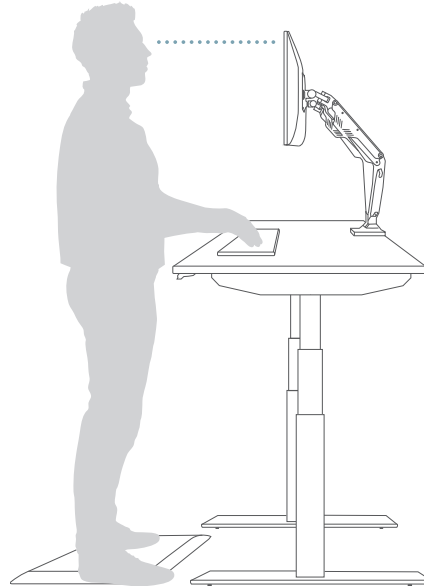

Office Includes:

- Bolton™ Express (Mid-Back)
- E Series Height Adjustable Table with True White Top and Metallic Silver Base - Choose either 24x60" or 30x60"
- Optional Clamp-On Single Monitor Arm

**Arrival dates will vary based on customer location.*

It's easy to work ergonomically and productively from home.

Proper Sitting

Arms are parallel to the floor, feet flat to the floor, screen is at eye level and back is fully supported.

Standing

Feet flat on the floor and utilize an AIS anti-fatigue mat, when possible.