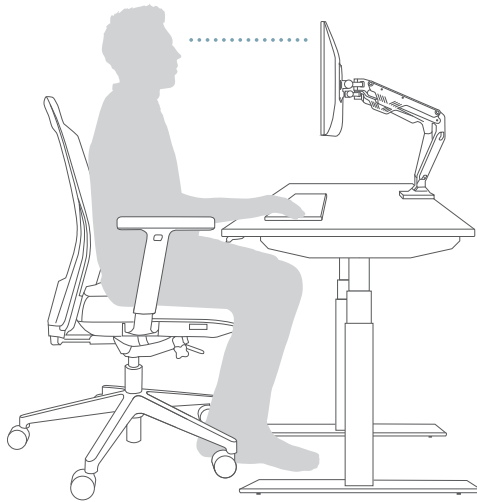

Office Includes:

- Bolton™ Express (Mid-Back)
- E Series Height Adjustable Table with True White Top and Metallic Silver Base - Choose either 24x60" or 30x60"
- Optional Clamp-On Single Monitor Arm

**Arrival dates will vary based on customer location.*

It's easy to work ergonomically and productively from home.

Proper Sitting

Arms are parallel to the floor, feet flat to the floor, screen is at eye level and back is fully supported.

Standing

Feet flat on the floor and utilize an AIS anti-fatigue mat, when possible.